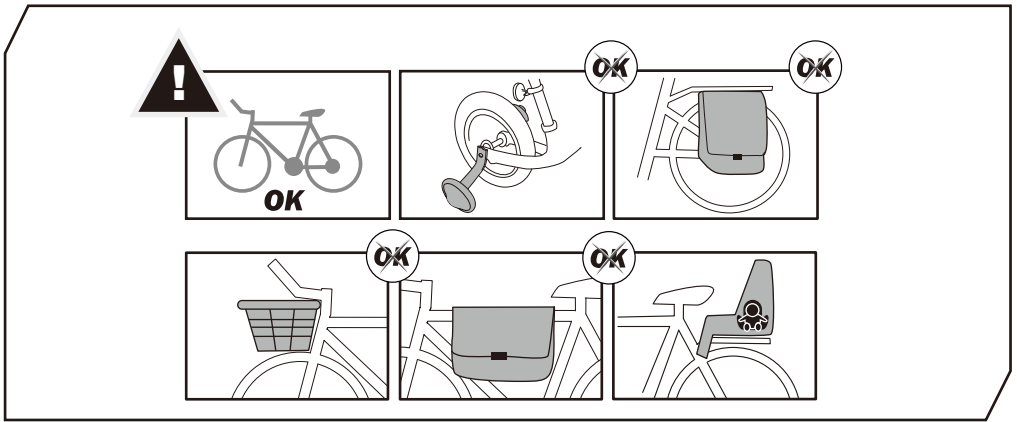

Denmark only 504x120mm

* This tool is not included.

**MAX
60KG**

**3 x 20kg = MAX
60 kg**

12

13

L&R 1

3