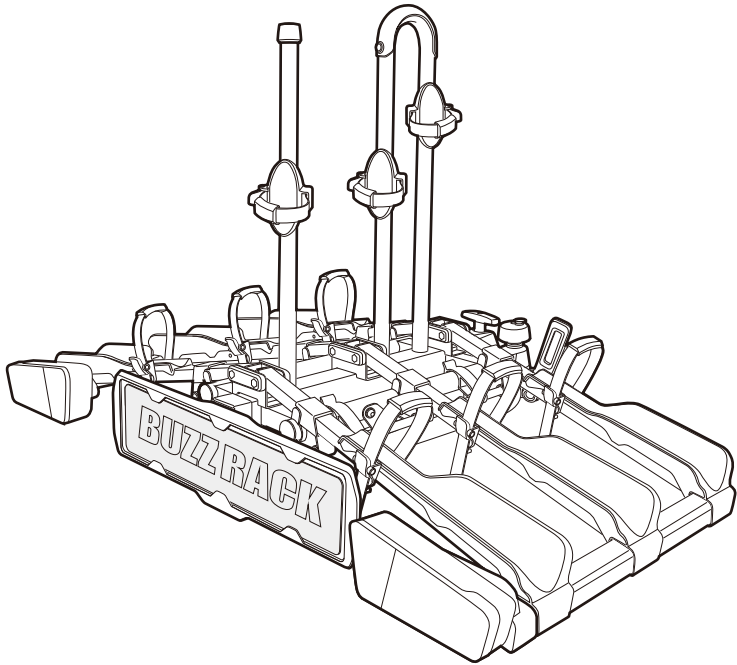

BUZZ RACK

Max kg 	
40 kg	23.4 kg
50 kg	33.4 kg
60 kg	44.4 kg
70 kg	54.4 kg
>80 kg	MAX 60 kg

EAZZY 3

PART LIST

x1

x1

x1

x2

x1

x4

x1

x1

x2

x1

1

* This plate is not included.