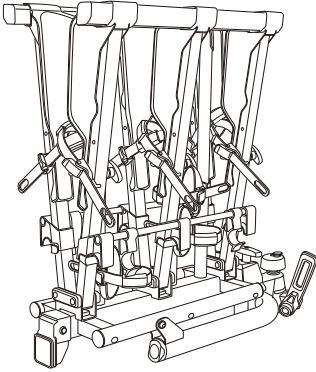

BUZZ RACK

Max kg 	
40 kg	23.4 kg
50 kg	33.4 kg
60 kg	44.4 kg
70 kg	54.4 kg
>80 kg	MAX 60 kg

EAZZY 3

PART LIST

x1

x1

x1

x2

x1

x4

x1

x1

x2

x1

1

* This plate is not included.

Denmark only 504x120mm

* This tool is not included.

**MAX
60KG**

**3 x 20kg = MAX
60 kg**

12

13

L&R 1

3