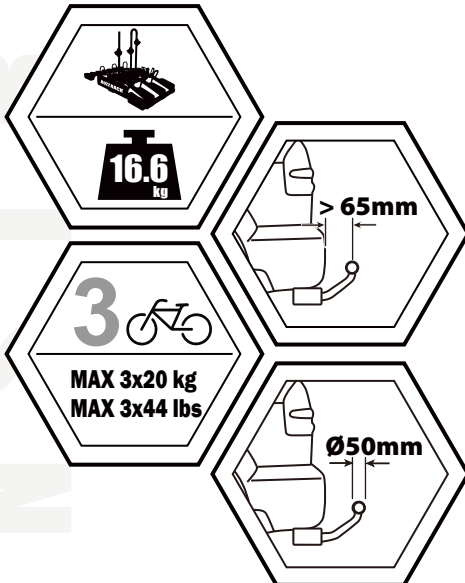

BUZZ RACK

Max kg 	
40 kg	23.4 kg
50 kg	33.4 kg
60 kg	44.4 kg
70 kg	54.4 kg
>80 kg	MAX 60 kg

EAZZY 3

PART LIST

x1

x1

x1

x2

x1

x4

x1

x1

x2

x1

1

* This plate is not included.

Denmark only 504x120mm

* This tool is not included.

**MAX
60KG**

**3 x 20kg = MAX
60 kg**

12

13

L&R 1

3