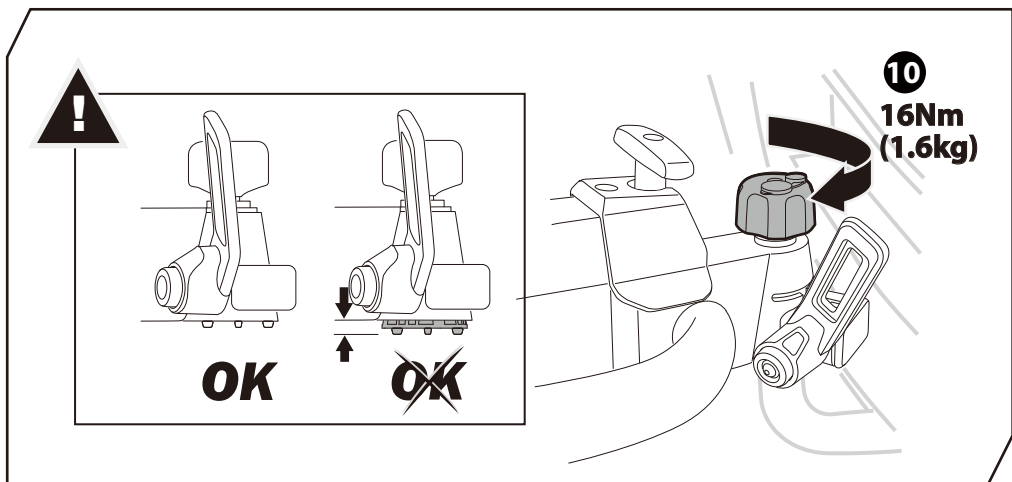

x1

x4

x1

x1

x2

x1

1

* This plate is not included.

Denmark only 504x120mm

* This tool is not included.

**MAX
60KG**

**3 x 20kg = MAX
60 kg**

12

13

L&R 1

3