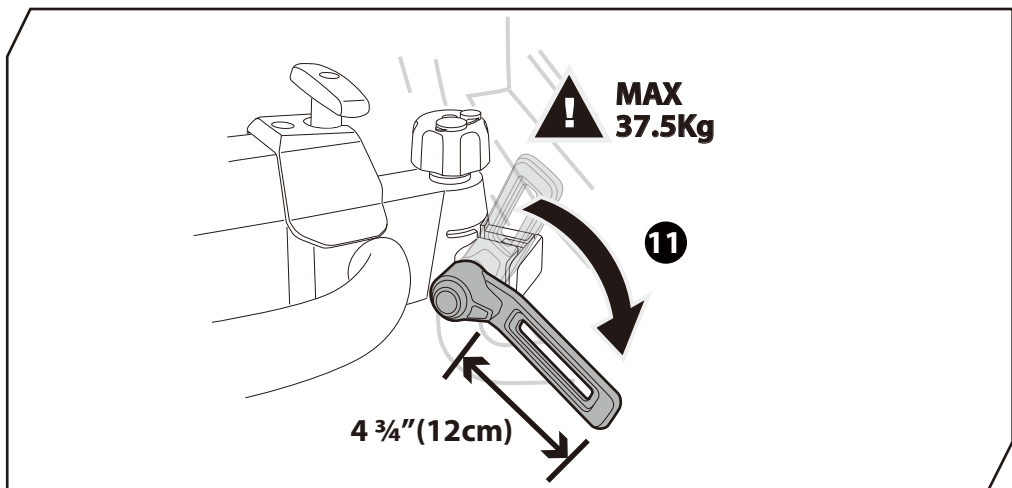

x1

x4

x1

x1

x2

x1

1

* This plate is not included.

Denmark only 504x120mm

* This tool is not included.

**MAX
60KG**

**3 x 20kg = MAX
60 kg**

12

13

L&R 1

3