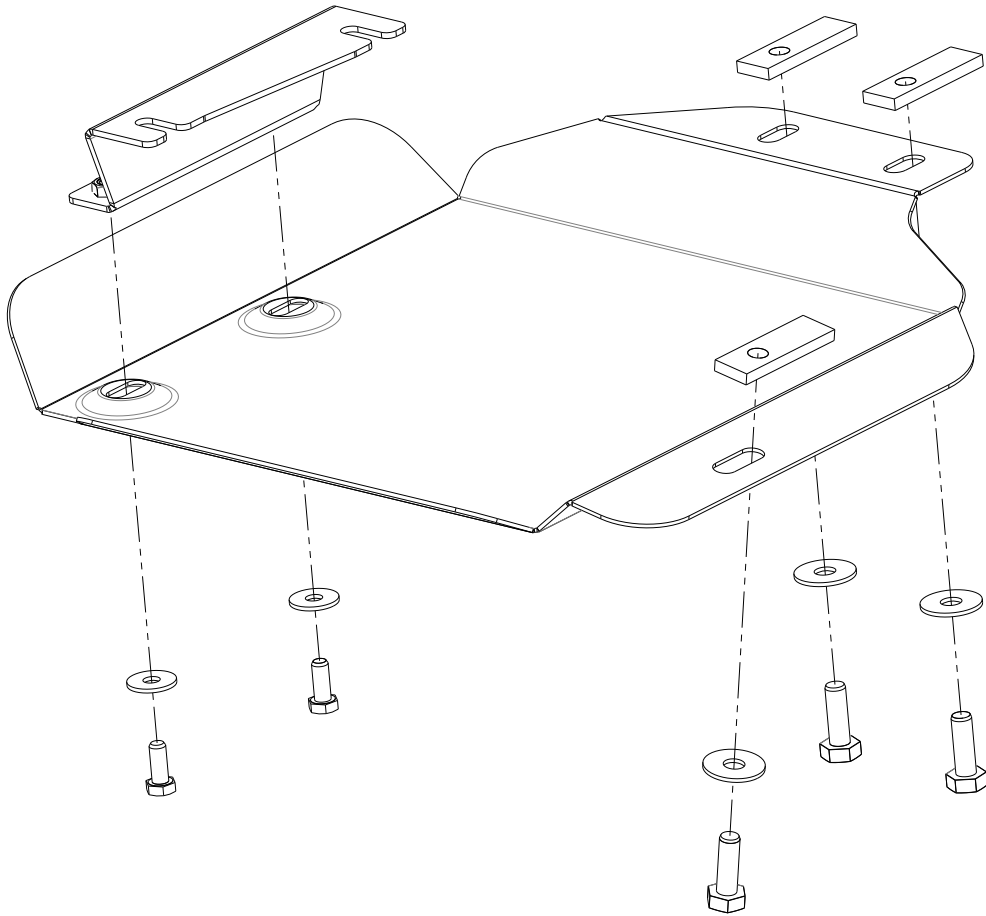

RU

7 12 16 17 18 19 1 7 10 14 13 18 16 17 12 13 1 9 4
6 4 7 17 17 15 18 13 9 9 13 12 3 7 1 7 13 12 4 15

GB

INSTALLATION MANUAL
SKID PLATE FOR AIR CONDITIONER TUBES

HONDA Stepwgn 1,5 AT FWD

2017 - 

09.4640/09.4641

31/08/20

1/6

(RU) ⑭513131011865251716411916
(GB) Location/Position Arrow

(RU) ③1310716411916
(GB) Movement Arrow

(RU) ⑭5135759
(GB) Screw Arrow

A

1X

B