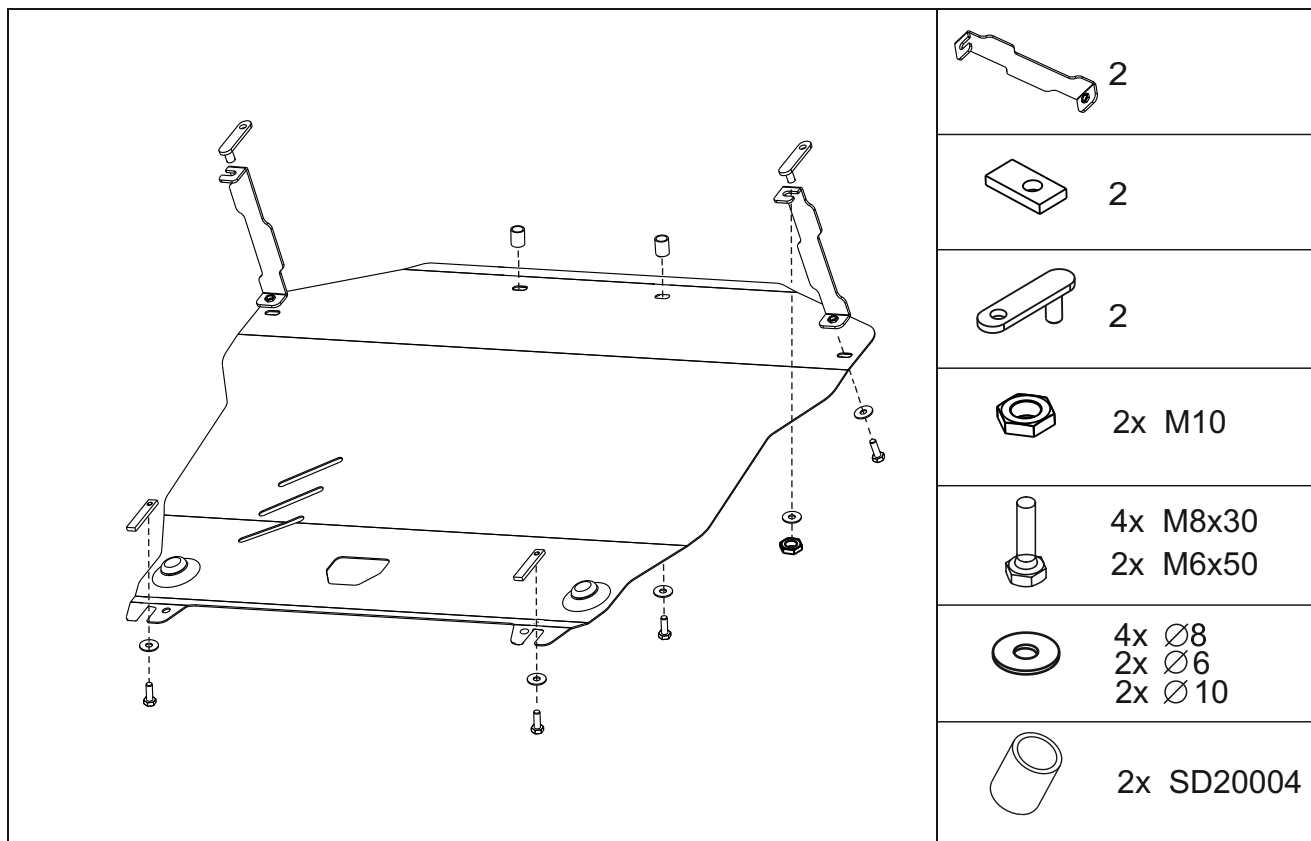

## Genuine Accessories Installation Instructions

Model application/ Объем и тип двигателя:  
2,0; 2,4

Installation time/Время установки :  
45 min/ 45мин

Part number  
R40103S200

## HYUNDAI

Date  
11/2010

Model name           sonata

Model year           2010

**GB** Fitting instruction: engine undercover

**RU** Инструкция по установке: защита картера

**GB**

Read this mounting manual carefully, before you start the installation. Warranty is granted only when installation is done correctly by your HYUNDAI dealer.