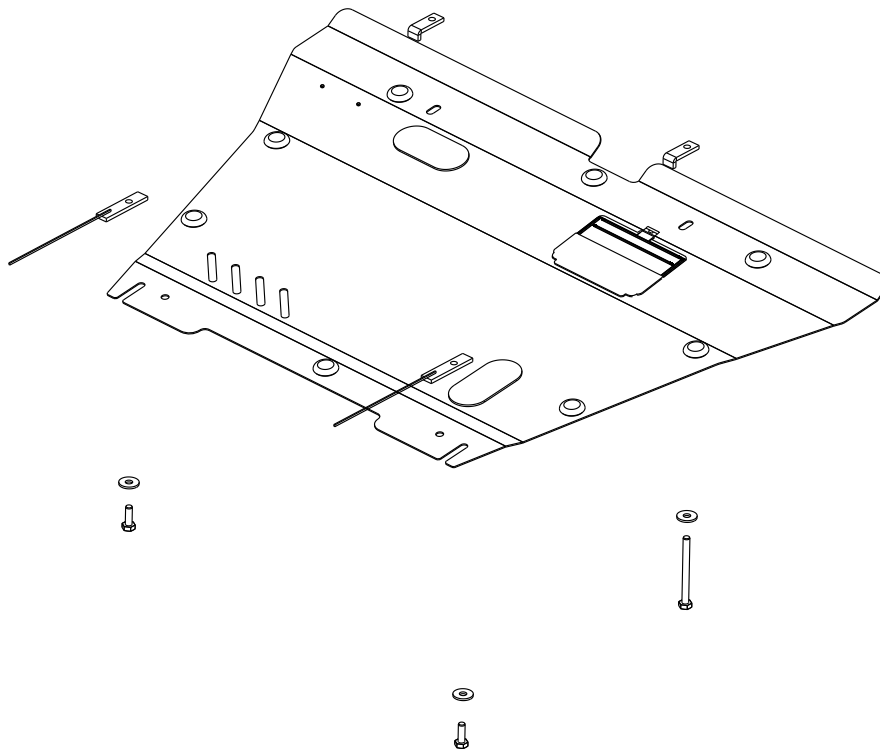

### HYUNDAI

Date  
12/2011

Model name            Grandeur

**GB** Fitting instruction: engine undercover

Model year            2005

**RU** Инструкция по установке: защита картера

**GB**

Read this mounting manual carefully, before you start the installation. Warranty is granted only when installation is done correctly by your HYUNDAI dealer.