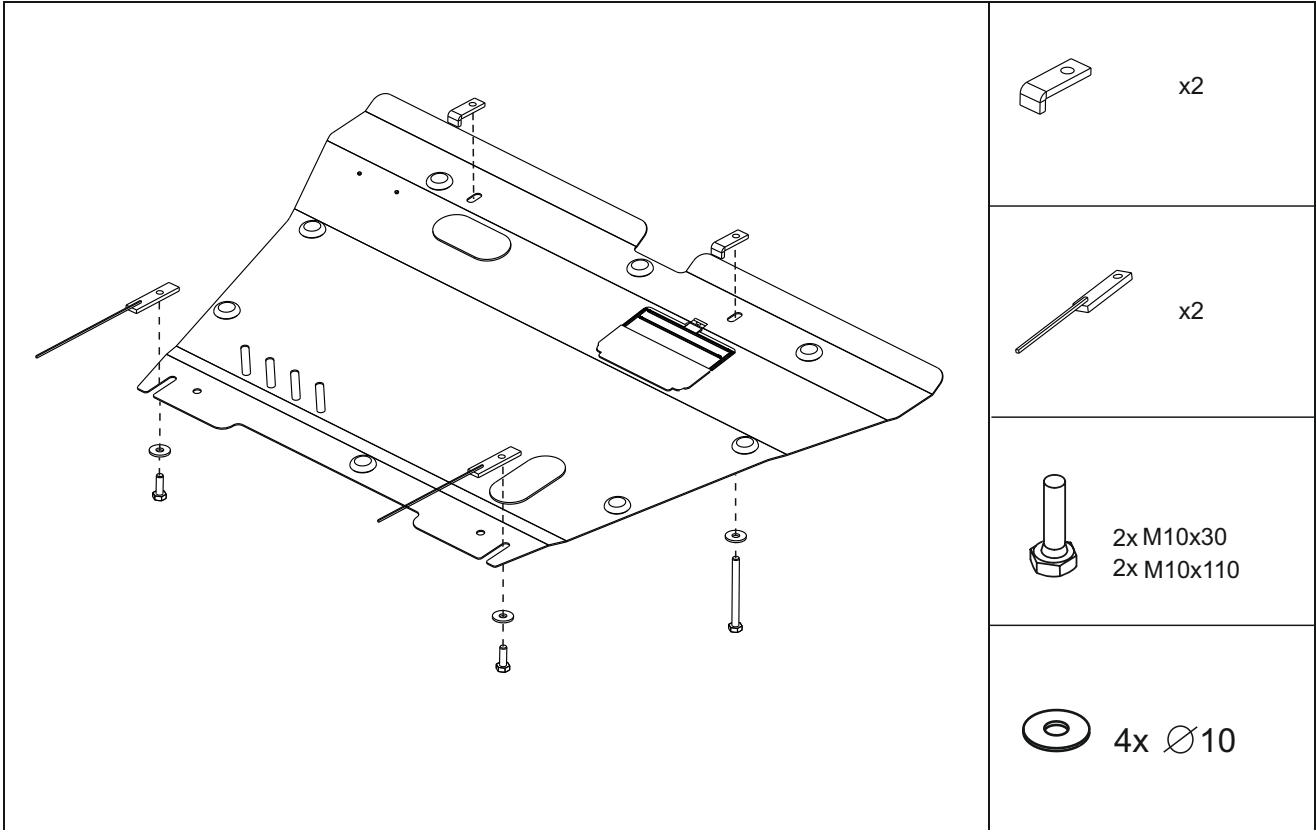

### HYUNDAI

Date  
12/2011

Model name            Grandeur

**GB** Fitting instruction: engine undercover

Model year            2005

**RU** Инструкция по установке: защита картера

**GB**

Read this mounting manual carefully, before you start the installation. Warranty is granted only when installation is done correctly by your HYUNDAI dealer.