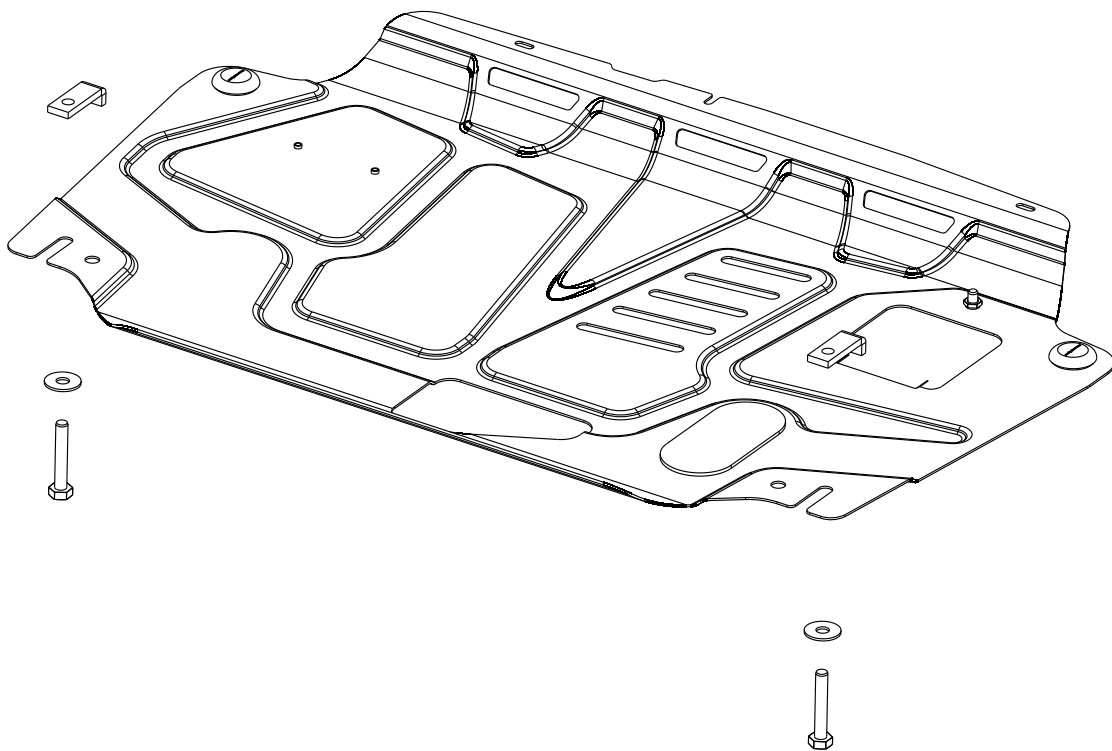

Installation time/ Время установки:

30 min/ 30мин

Part number
R40102H200

HYUNDAI

Date
01/2011

Model name Elantra IV

GB Fitting instruction: engine undercover

Model year 2006-

RU Инструкция по установке: защита картера

2x M10x60

2x Ø10

2x

GB

Read this mounting manual carefully, before you start the installation. Warranty is granted only when installation is done correctly by your HYUNDAI dealer.