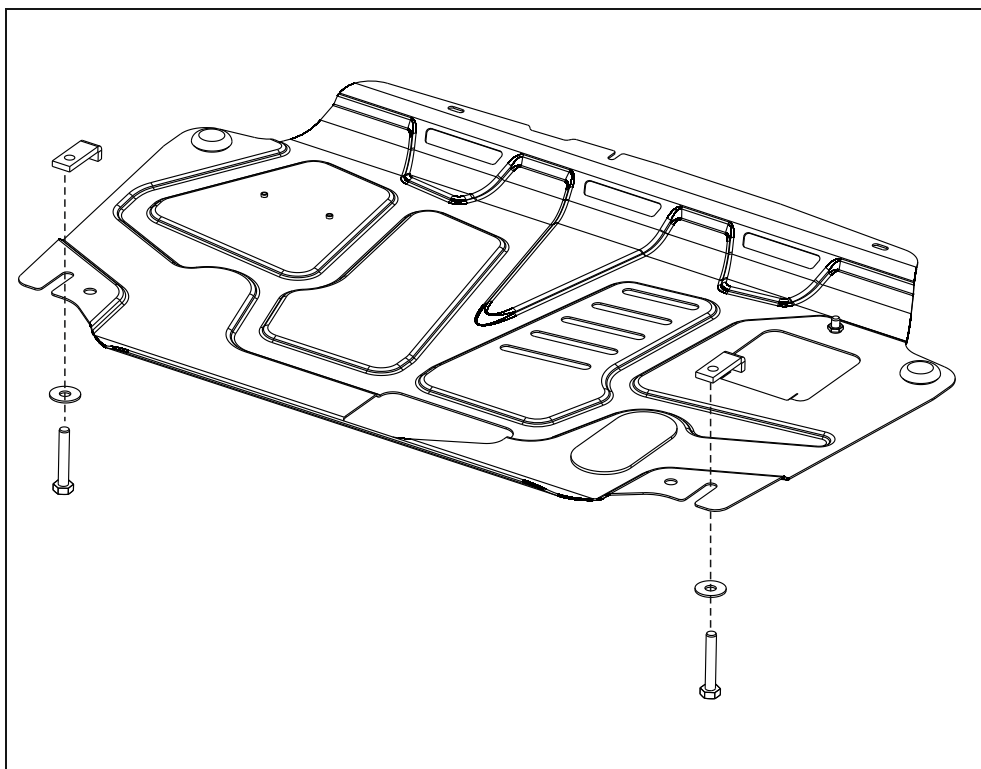

Installation time/ Время установки:

30 min/ 30мин

Part number
R40102H200

HYUNDAI

Date
01/2011

Model name Elantra IV

GB Fitting instruction: engine undercover

Model year 2006-

RU Инструкция по установке: защита картера

2x M10x60

2x Ø10

2x

GB

Read this mounting manual carefully, before you start the installation. Warranty is granted only when installation is done correctly by your HYUNDAI dealer.